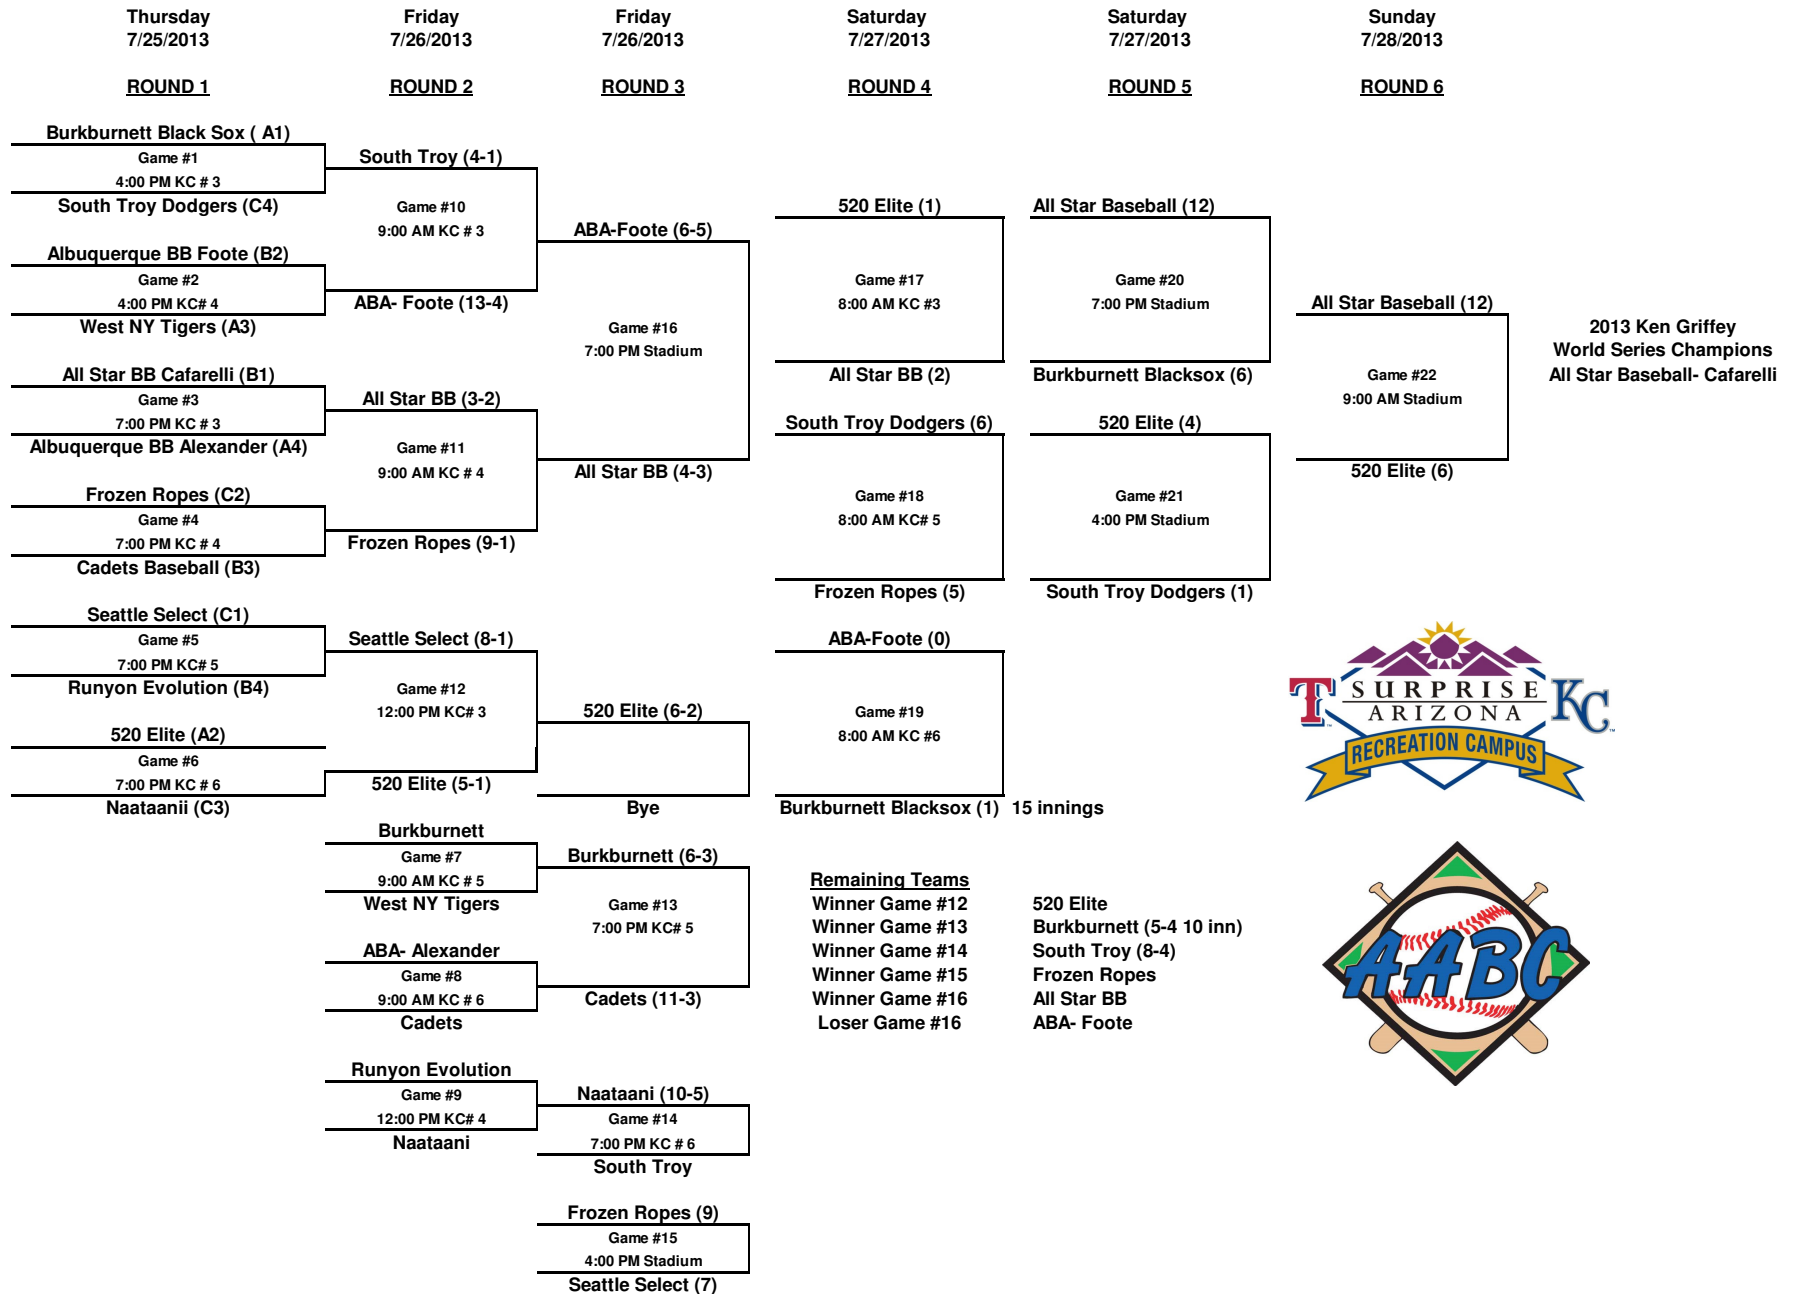

2013 Ken Griffey Jr. World Series Bracket Surprise Recreation Campus- Surprise, Arizona

* After the third round, pairings will be determined each round by Rule 211 - AABC Official Handbook